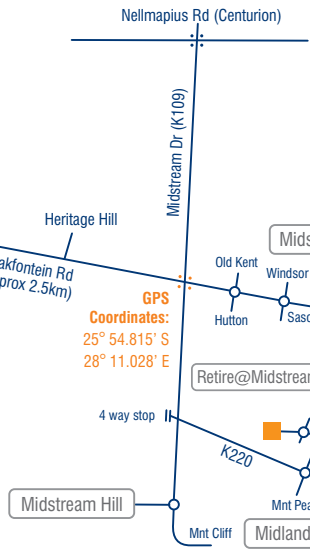

From Centurion:
 N1 south, take Brakfontein Rd / R101 S off-ramp
 at T junction left into Brakfontein Rd towards Midstream.
 Drive 2.3km along Brakfontein Rd.
 At Brakfontein/Midstream Drive crossing at the traffic light,
 turn right for Retire@Midstream and Cure Day Clinics

Midrand Johannesburg

From Johannesburg:
 N1 north, take Old Jhb Rd R101 S off-ramp,
 left into Old Jhb Rd, back over the N1.
 At Traffic light turn left into Brakfontein Rd and
 drive 2.5km along Brakfontein Rd.
 At Brakfontein/Midstream Drive crossing at the traffic light,
 turn right for Retire@Midstream and Cure Day Clinics

GPS Coordinates:
 25° 54.815' S
 28° 11.028' E

No 1 Madeleine Str.
 Retire@Midstream

S 25° 55.345'
 E 28° 11.454'

**Kempton Park
 Oliver Tambo**