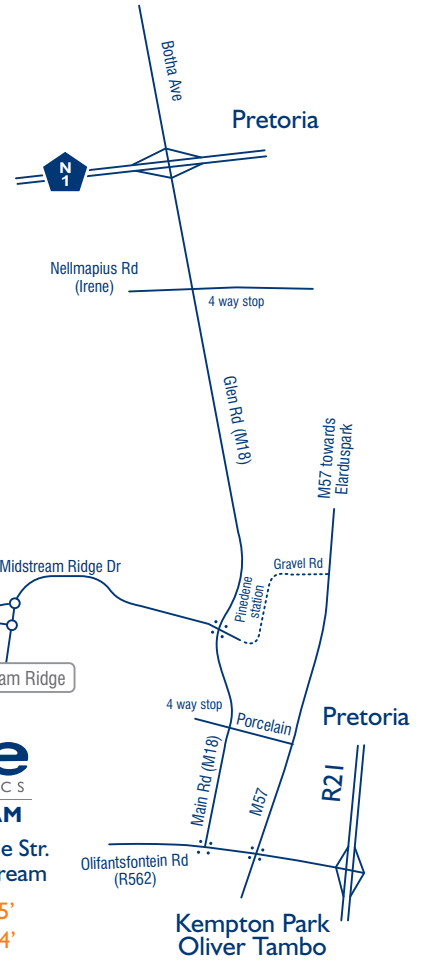

From Centurion:
 N1 south, take Brakfontein Rd / R101 S off-ramp
 at T junction left into Brakfontein Rd towards Midstream.
 Drive 2.3km along Brakfontein Rd.
 At Brakfontein/Midstream Drive crossing at the traffic light,
 turn right for Retire@Midstream and Cure Day Clinics

Midrand Johannesburg

From Johannesburg:
 N1 north, take Old Jhb Rd R101 S off-ramp,
 left into Old Jhb Rd, back over the N1.
 At Traffic light turn left into Brakfontein Rd and
 drive 2.5km along Brakfontein Rd.
 At Brakfontein/Midstream Drive crossing at the traffic light,
 turn right for Retire@Midstream and Cure Day Clinics

GPS Coordinates:
 25° 54.815' S
 28° 11.028' E

No 1 Madeleine Str.
 Retire@Midstream

S 25° 55.345'
 E 28° 11.454'

**Kempton Park
 Oliver Tambo**