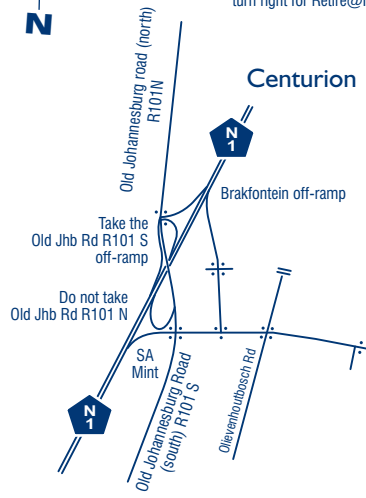

From Centurion:
 N1 south, take Brakfontein Rd / R101 S off-ramp
 at T junction left into Brakfontein Rd towards Midstream.
 Drive 2.3km along Brakfontein Rd.
 At Brakfontein/Midstream Drive crossing at the traffic light,
 turn right for Retire@Midstream and Cure Day Clinics

Midrand Johannesburg

From Johannesburg:
 N1 north, take Old Jhb Rd R101 S off-ramp,
 left into Old Jhb Rd, back over the N1.
 At Traffic light turn left into Brakfontein Rd and
 drive 2.5km along Brakfontein Rd.
 At Brakfontein/Midstream Drive crossing at the traffic light,
 turn right for Retire@Midstream and Cure Day Clinics

GPS Coordinates:
 25° 54.815' S
 28° 11.028' E

No 1 Madeleine Str.
 Retire@Midstream

S 25° 55.345'
 E 28° 11.454'

**Kempton Park
 Oliver Tambo**